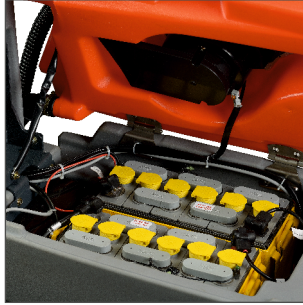

RootsScrub BT 6060

Battery Operated Automatic Scrubber Drier
with **Traction Drive**

Twin brushes with 600 mm scrub width,
easy to operate, 3000 m² cleanliness/hour

*ROOTS -
Perfect from
product
to service*

RootsScrub BT 6060 up to 3000 m² cleanliness/hour.

- Easy guidance, excellent steering and high degree of maneuverability • Traction Drive • Optimum vacuuming of dirt water even when negotiating corners thanks to the parabolic squeegee with spring suspension • Excellent view of the control panel
- Optimum view of the working area and protruding brush head • Easy cleaning of aisles & corners • Brushes and Squeegee lips can be exchanged without tools • Extremely tough • Service friendly • Non-corrosive, robust rotomould tanks are resistant to damage • Easy access to all components

Ergonomic handle for operators of any height. Excellent view of the area to be cleaned. Soft touch buttons for selection of operation. LCD panel with display of hour meter, battery level.

Compatible to GEL/AGM/ LA Type Batteries

Variety of brushes to suit different applications.

Pad holder available as option

Easy tank cleaning, thanks to the large tank opening. Tank can be emptied quickly and easily via the large outlet hose. Overflow protection for the dirty water tank.