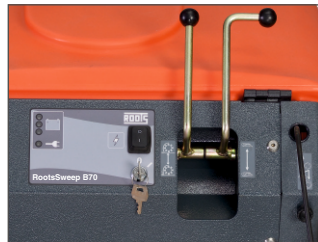

**ROOTS -
Perfect from
product
to service**

RootsSweep B 70 up to 3525 m² cleanliness/hour.

- High degree of maneuverability, large rubber non-marking wheels,
- Optimum sweeping even when negotiating corners thanks to the side broom
- Easy cleaning of aisles & corners
- Service friendly & direct access to all components
- Traction Drive in-built for stress free operation
- High quality air filtration system

The side broom sweeps dust and debris from corners, directly into the path of the wide main broom

Ergonomic handle

Easy to use controls

Easy access to broom adjustment system

High efficiency panel filter

Hopper locking mechanism

The dirt hopper can be dismantled and mounted easily

Maintenance free batteries and direct access to all points requiring daily maintenance

Description	Units	Values
Sweeping Width (without side broom)	mm	500
Sweeping Width (with side broom)	mm	700
Theoretical area coverage with one side broom	m ² /h	3525
Filter Area	m ²	1.6
Total Power	W	550
Dirt Hopper capacity	L	35
Working Speed	km/h	5
Battery Rating	V/A	24/36
Dimensions (L x W x H)	mm	1300 x 810 x 680
Weight, ready to operate	kg	135