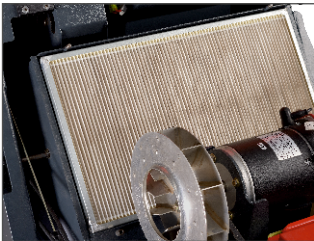

The side broom sweeps dust and debris from corners, directly into the path of the wide main broom

Ergonomic handle

Easy to use controls

Easy access to broom adjustment system

High efficiency panel filter

Hopper locking mechanism