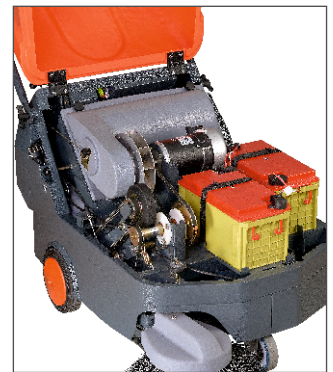

**ROOTS -
Perfect from
product
to service**

RootsSweep B 70 up to 3525 m² cleanliness/hour.

- High degree of maneuverability, large rubber non-marking wheels,
- Optimum sweeping even when negotiating corners thanks to the side broom
- Easy cleaning of aisles & corners
- Service friendly & direct access to all components
- Traction Drive in-built for stress free operation
- High quality air filtration system

The side broom sweeps dust and debris from corners, directly into the path of the wide main broom

Ergonomic handle

Easy to use controls

Easy access to broom adjustment system

High efficiency panel filter

Hopper locking mechanism

The dirt hopper can be dismantled and mounted easily

Maintenance free batteries and direct access to all points requiring daily maintenance

Description	Units	Values
Sweeping Width (without side broom)	mm	500
Sweeping Width (with side broom)	mm	700
Theoretical area coverage with one side broom	m ² /h	3525
Filter Area	m ²	1.6
Total Power	W	550
Dirt Hopper capacity	L	35
Working Speed	km/h	5
Battery Rating	V/A	24/36
Dimensions (L x W x H)	mm	1300 x 810 x 680
Weight, ready to operate	kg	135

Comes with onboard charger as standard. By pass flap for wet sweeping.

Branch / Dealer

Roots reserves the right to make any changes considered necessary for the purposes of improvement at any time or for any reason without prior notice, in line with its policy of continuous product development and progress.